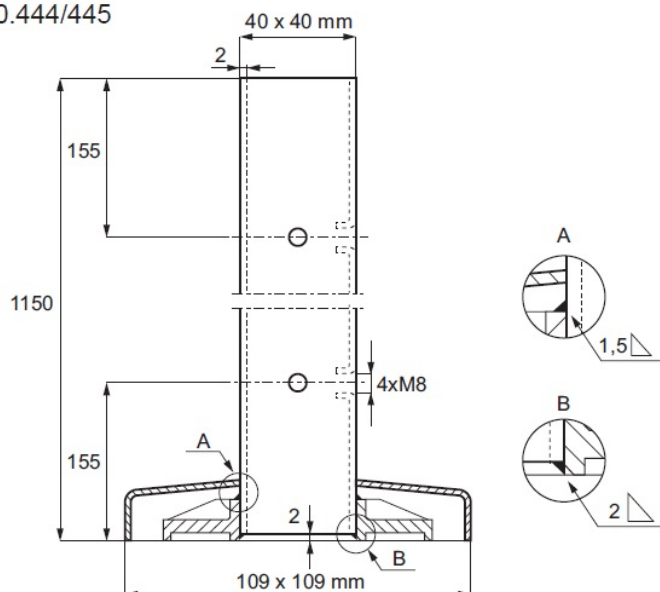

PRODUCT SHEET

Description:

SQ 90DG Baluster SS316 Brush,40x40x2x1150mm,4 Holes 2 Sides

Item number:

22.10.445-0

Units	Box	Carton	HS Code	Barcode
Pcs.	1	4	8302419000	
				5704866108898

22.10.444/445

SISO A/S